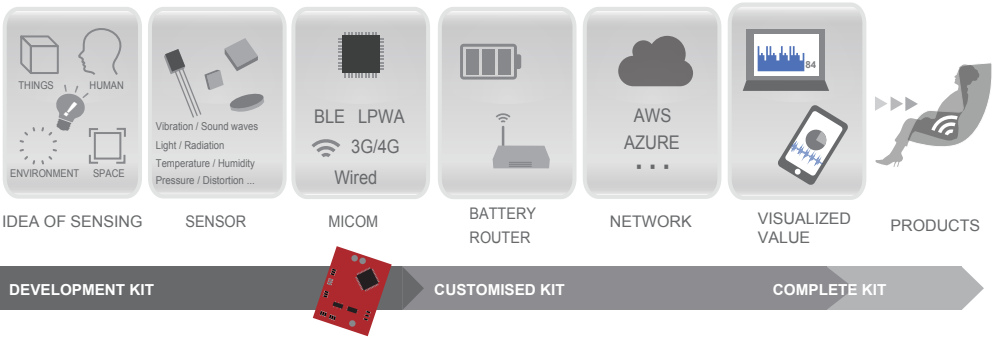

We offer “SENSOR PALETTE” — A design toolkit for your IoT projects

ARGUS MOVA is designed using our design framework SENSOR PALETTE, which is currently under development. Generally, in order to realize your IoT ideas, you need to incorporate a wide range of skills from software to hardware. To address this issue, we are creating a SENSOR PALETTE as a framework and a toolkit designed for “sensing design” It is designed to be a universal, reusable software and hardware environment consisted of various sensors, micro computers, network technologies, batteries and methodologies for visualization. We provide SENSOR PALETTE as a service for your IoT projects. The perfectly customized sensing kit works as the core technology of your IoT product / service.

SENSOR PALLETTE

“SENSOR PALETTE” Changes Your Life !

Healthcare	Farming	Transportation	Manufacturing	Education
Living	Safety	Communications	Sports	Recreation
Pets	Fashion	Beauty	Energy	Space

Our sensing design can be utilized for a variety of ideas and business projects. Its application is limitless such as sheets of trains, pet mat, portable cushion, just to name a few.