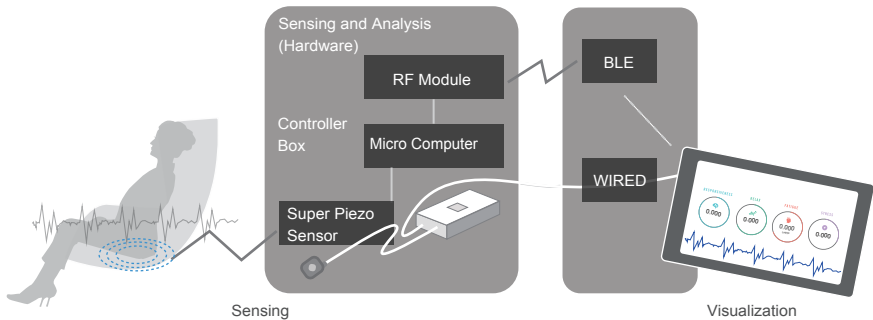

ARGUS

SMART SENSING DESIGN

www.thk.com/arguschair/en

"ARGUS" SMART SENSING DESIGN

"ARGUS" is the name of a giant in Greek mythology, with 100 eyes around his body. He is watching from every direction, having no blind area in temporally nor spacially. ARGUS SMART SENSING is a concept of our brand that is committed to discover valuable information in architectural space. It not only collects information such as your health condition through sensors but analyze them with original algorithm and finally visualize them on your PC or smartphone via network.

CONCEPTUAL PROTOTYPE

ARGUS MOVA is a "smart" sensing chair that measures a person's respiration, heart rate, stress levels, and more by detecting minute movements of the human body with high-sensitivity piezo sensors incorporated into the seat portion. Its shape takes into consideration this product's deployment as seats in automobiles, trains, airplanes and other applications. With white shell-type seats and legs made of transparent acrylic, this chair offers a futuristic feel that seems to float in the air.

We offer “SENSOR PALETTE” — A design toolkit for your IoT projects

ARGUS MOVA is designed using our design framework SENSOR PALETTE, which is currently under development. Generally, in order to realize your IoT ideas, you need to incorporate a wide range of skills from software to hardware. To address this issue, we are creating a SENSOR PALETTE as a framework and a toolkit designed for “sensing design” It is designed to be a universal, reusable software and hardware environment consisted of various sensors, micro computers, network technologies, batteries and methodologies for visualization. We provide SENSOR PALETTE as a service for your IoT projects. The perfectly customized sensing kit works as the core technology of your IoT product / service.