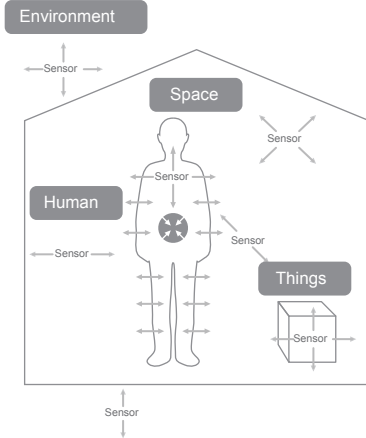

ARGUS

SMART SENSING DESIGN

www.thk.com/arguschair/en

"ARGUS" SMART SENSING DESIGN

"ARGUS" is the name of a giant in Greek mythology, with 100 eyes around his body. He is watching from every direction, having no blind area in temporally nor spacially. ARGUS SMART SENSING is a concept of our brand that is committed to discover valuable information in architectural space. It not only collects information such as your health condition through sensors but analyze them with original algorithm and finally visualize them on your PC or smartphone via network.

CONCEPTUAL PROTOTYPE

ARGUS MOVA is a "smart" sensing chair that measures a person's respiration, heart rate, stress levels, and more by detecting minute movements of the human body with high-sensitivity piezo sensors incorporated into the seat portion. Its shape takes into consideration this product's deployment as seats in automobiles, trains, airplanes and other applications. With white shell-type seats and legs made of transparent acrylic, this chair offers a futuristic feel that seems to float in the air.

We offer “SENSOR PALETTE” — A design toolkit for your IoT projects

ARGUS MOVA is designed using our design framework SENSOR PALETTE, which is currently under development. Generally, in order to realize your IoT ideas, you need to incorporate a wide range of skills from software to hardware. To address this issue, we are creating a SENSOR PALETTE as a framework and a toolkit designed for “sensing design” It is designed to be a universal, reusable software and hardware environment consisted of various sensors, micro computers, network technologies, batteries and methodologies for visualization. We provide SENSOR PALETTE as a service for your IoT projects. The perfectly customized sensing kit works as the core technology of your IoT product / service.