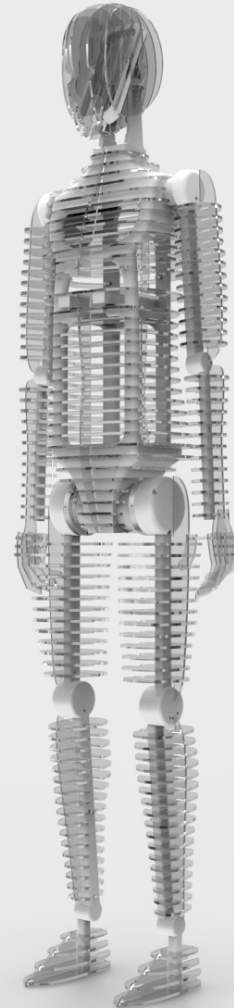

# Sensing Scape

### Sensoroid

Sensoroid is a full-scale anthropomorphic test device that simulates the way humans sense their ambient information using the sensors embedded in his body.