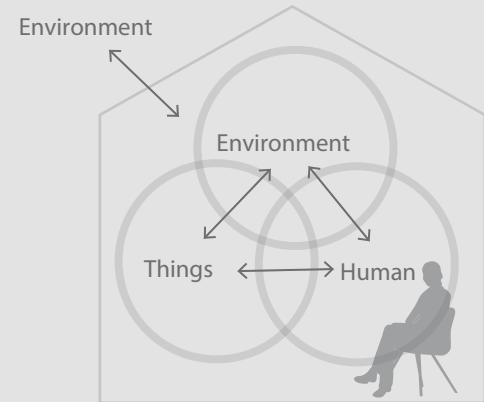

Sensing Scape

CES2018

Beyond IoT

Every object around us will eventually be connected to the Internet in the near future. But what kind of value do they create for us humans?

Here we propose a framework called Sensor Scape for designing solutions to explore the interactions among humans, things and their surrounding environment. In the framework, Sensoroid plays the key role to extract latent design problems.

Smart Sensing Wall